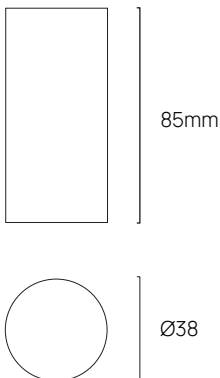

lightworks.

HARRY

HARRY

A small decorative and inviting surface mounted downlight suitable for a range of spaces. Works well in clusters. Made in Australia.

TECHNICAL DETAILS

APPLICATION	Ambient and Decorative Lighting
COLOURS	White, Black, Copper, Brass, Stainless Steel, Custom
MATERIALS	Copper, Brass, Stainless Steel or Aluminium
WATTAGE	1.5W / 3W
COLOUR TEMPERATURE	3000K, 4000K
DRIVER	350mA Constant Current
DIMMING	Leading/Trailing Dali 1-10V DC

DIMENSIONS

ORDERING OPTIONS

Fitting	Watts	Base Colour	Body Colour	CCT	Dimming
HA	1.5 Watts (1.5W) 3 Watts (3W)	Black (2) White (3) Custom (5)	Black (2) White (3) Custom (5)	3000K (3K) 4000K (4K)	Leading/Trailing (TR) Dali Dim (DD) 1-10V DC (DC)