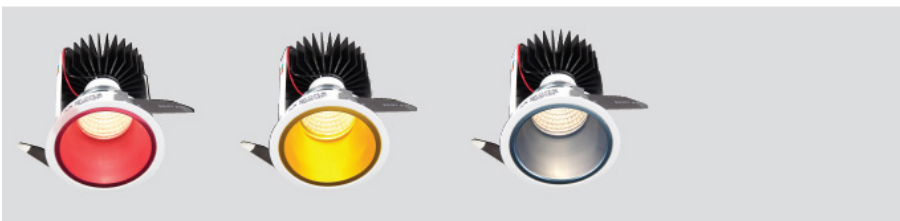

# GUNN WASH

Professional LED angled downlight with dual reflector system to provide smooth glare-free output. Available in either 15 or 21 Watt models. Multi-chip technology means constant colour temperature. Assembled in Australia from corrosion resistant componentry. Easily customised.

## Standard Reflector Colours

White

Black

Dark Satin

Champagne

## Special Reflector Colours

Rose

Gold

Ice Blue

Reflectors are shown illuminated.