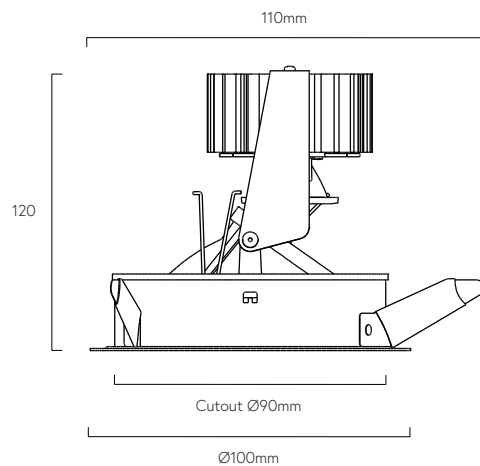

## SPECIFICATION

APPLICATION	Wall Washing	
TRIM COLOURS	White, Black, Silver, Custom	
REFLECTOR FINISHES	White, Black, Dark Satin, Rose, Champagne, Gold, Ice Blue	
MATERIALS	Anodised aluminium reflector and heatsink. 304 stainless steel fascia	
INPUT POWER	240V 350mA driver c/w flex and plug	
LUMEN OUTPUT	15W - 2700K - 900lm 15W - 3000K - 1000lm 15W - 4000K - 1100lm	21W - 2700K - 1200lm 21W - 3000K - 1363lm 21W - 4000K - 1500lm
CRI	92	
LUMEN MAINTENANCE	70% at 50 000 hrs	
DIMMING	TR Leading/Trailing Edge (Standard) Dali Dim DC 1-10V DC Control	
CUT OUT	90mm	

## ORDERING INFORMATION

Specify fitting options as per example below to order.  
Example: GW - 15W - 2 - 15R - 27K - NB - TR

Fitting	Watts		Colour	Reflector				CCT		Beam	Dimming			
GW	15W	15 Watts	2	Black	Standard		Special		27K	2700K	NB	Narrow Beam (24°)	TR	Leading/Trailing
	21W	21 Watts	3	White	3R	White	16R	Rose	3K	3000K	MB	Medium Beam (38°)	DD	Dali Dim
			6	Silver	2R	Black	15R	Gold	4K	4000K	WB	Wide Beam (60°)	DC	1-10V DC Control
			5	Custom	10R	Dark Satin	11R	Ice Blue						
					18R	Champagne								

## DIMENSIONS (mm)