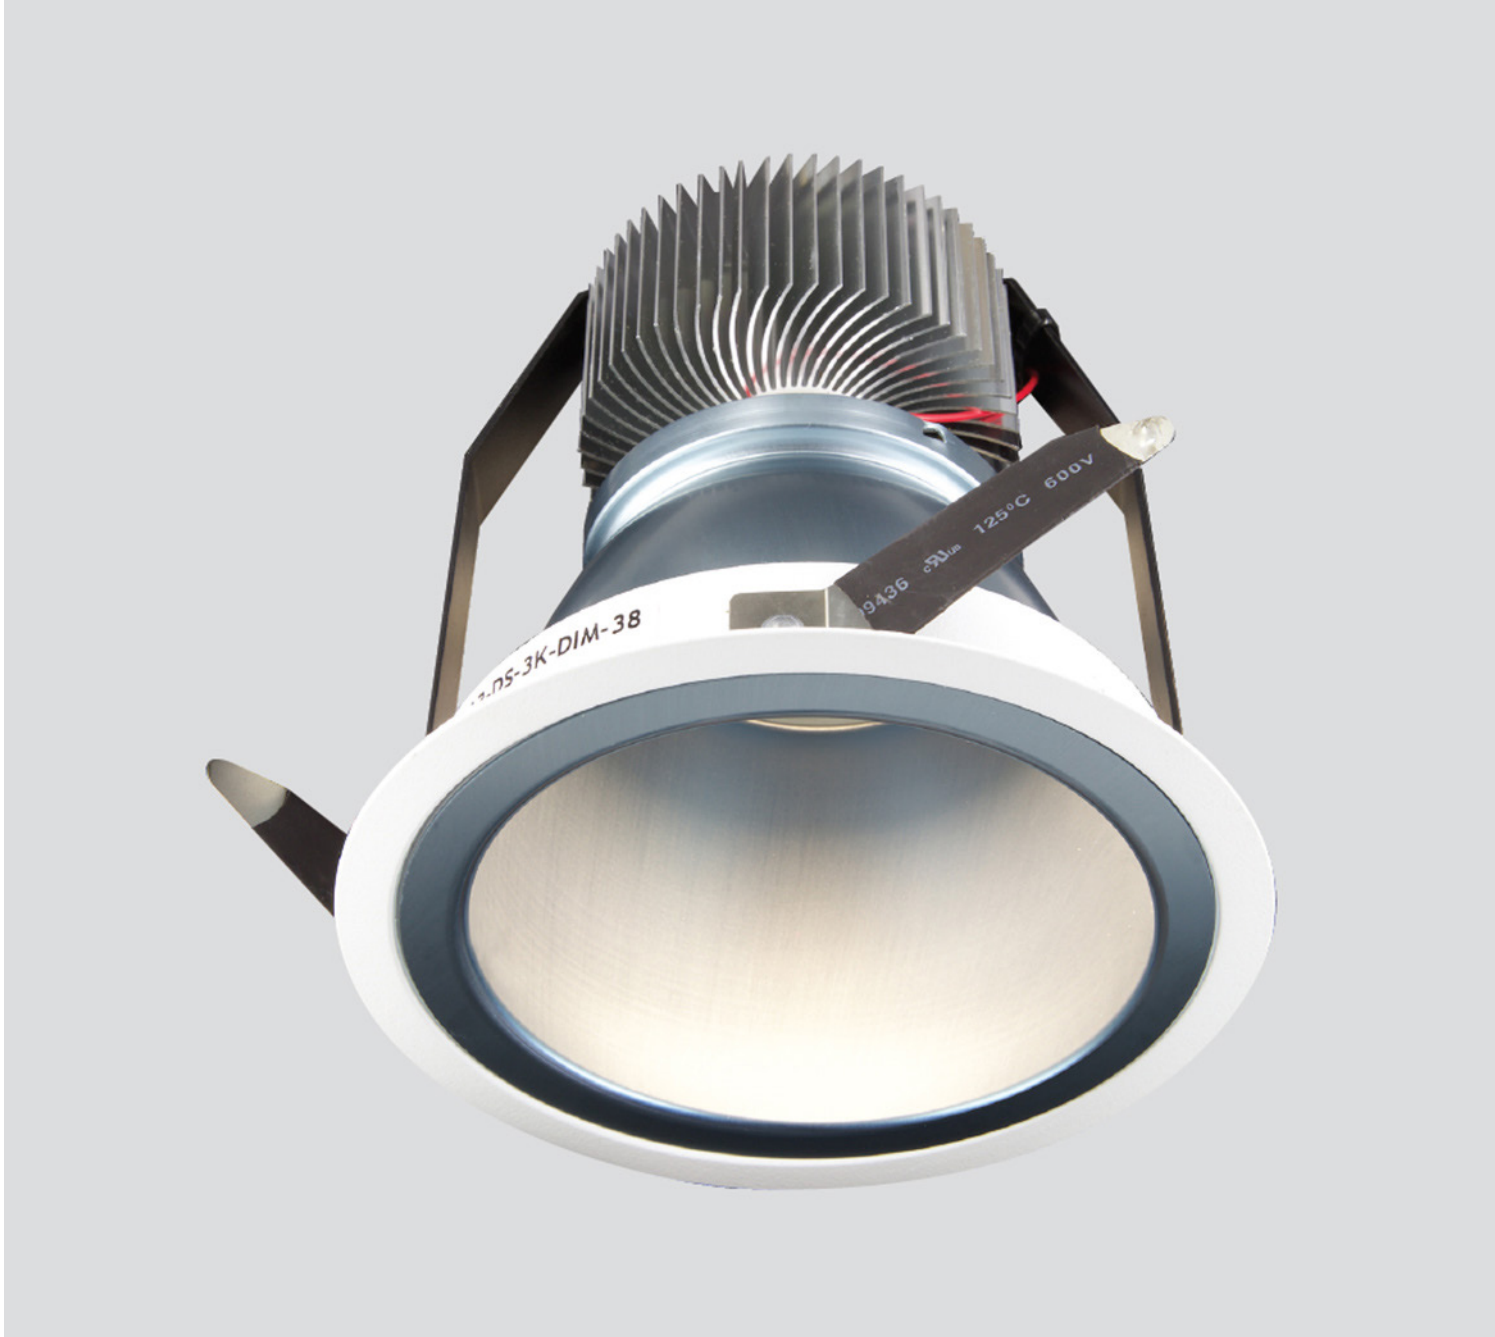

# GUNN LARGE FIXED

# GUNN LARGE FIXED

The Gunn Range is a family of high-quality light fittings designed to create enticing interiors. The integral LED light source is deep recessed behind a baffle and reflector, creating extremely low-glare yet powerful illumination with narrow to medium beam options. Gunn Large Fixed can be used alongside the Gunn Family to create mood making lighting effects perfect for hospitality and commercial environments.

## TECHNICAL DETAILS

<b>BODY COLOUR</b>	White, Black, Silver, Custom	
<b>REFLECTOR FINISHES</b>	White, Black, Dark Satin, Champagne, Rose, Gold, Ice Blue	
<b>MATERIALS</b>	Anodised aluminium reflector and heatsink. 304 stainless steel fascia	
<b>INPUT POWER</b>	500mA (21W) or 900ma (35W) driver c/w flex and plug	
<b>LUMEN OUTPUT</b>	21W - 2700K - 1200lm 21W - 3000K - 1363lm 21W - 4000K - 1500lm	35W - 2700K - 2250lm 35W - 3000K - 2500lm 35W - 4000K - 2750lm
<b>POWER CONSUMPTION</b>	21W or 35W	
<b>LUMEN MAINTENANCE</b>	70% at 50,000 hrs	
<b>DIMMING</b>	Leading/Trailing Edge Dali Dim 1-10V DC Control Bluetooth on request	
<b>CUT OUT</b>	145mm	
<b>WARRANTY</b>	3 Years	