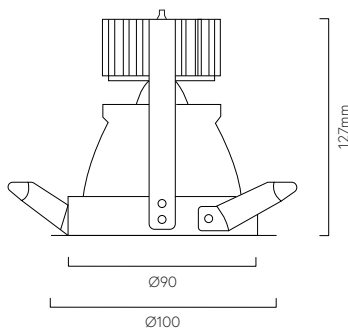

TECHNICAL DETAILS

BODY COLOUR	White, Black, Silver, Custom	
REFLECTOR FINISH	White, Black, Dark Satin, Rose, Champagne, Gold, Ice Blue	
MATERIALS	Anodised aluminium reflector and heatsink. 304 stainless steel fascia	
INPUT POWER	240V 350mA driver c/w flex and plug	
POWER CONSUMPTION	15W or 21W	
LUMEN OUTPUT	15W - 2700K - 900lm 15W - 3000K - 1000lm 15W - 4000K - 1100lm	21W - 2700K - 1200lm 21W - 3000K - 1363lm 21W - 4000K - 1500lm
CRI	92	
LUMEN MAINTENANCE	70% at 50,000 hrs	
IP RATING	IP44	
DIMMING	Leading/Trailing Edge Dali 1-10V DC Bluetooth on request	
WARRANTY	3 Years	

DIMENSIONS

REFLECTOR COLOURS

Standard

Special

ORDERING OPTIONS

Fitting	Watts	Colour	Reflector		CCT	Beam	Dimming
GF	15 Watts (15W) 21 Watts (21W)	Black (2) White (3) Silver (6) Custom (5)	Standard	Special	2700K (27K) 3000K (3K) 4000K (4K)	Spot 10° (SP) Narrow Beam 24° (NB) Medium Beam 35° (MB)	Leading/Trailing (TR) Dali Dim (DD) 1-10VDC (DC) Bluetooth (BT)
			White (3R) Black (2R) Dark Satin (10R) Champagne (18R)	Rose (16R) Gold (15R) Ice Blue (11R)			