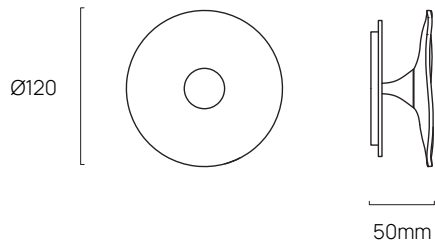

lightworks.

FLORA WALL

FLORA WALL

A small decorative pendant inspired by floral geometry. The central floral disc is a mirror finish stainless steel which both reflects the environment and amplifies the lighting effect. The organic form of the Acrylic disc creates interesting effects when mounted in an arrangement.

DIMENSIONS

ORDERING OPTIONS

Fitting	Wattage	Colour	CCT
FLW	2Watts (2W)	Black (B) White (W) Better Brass (BB) Custom (C)	2700K (27K) 3000K (3K)

ORDER CODE

FLW	2W		
-----	----	--	--