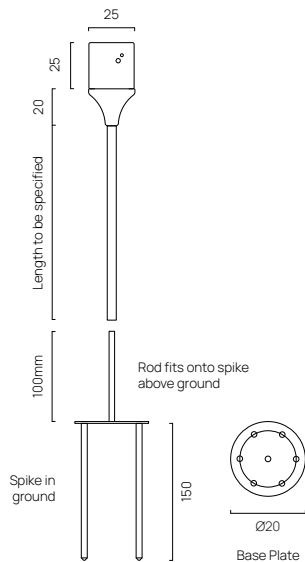

lightworks.

FIREFLY

FIREFLY

Whimsical decorative fixture. Carbon fibre tube gives flexibility.
When used in multiples as an exterior fitting, wind brings the cluster to life.

TECHNICAL DETAILS

APPLICATION	Interior and Exterior
BODY COLOUR	Anodised Black
MATERIALS	Carbon Fibre, Acrylic, Anodised Aluminum, 316 Stainless Steel
INPUT POWER	12V DC, 24V DC
COLOUR TEMPERATURE	2700K, 3000K, 4000K
POWER CONSUMPTION	0.5W
CRI	85
LUMEN OUTPUT	50 lm
LUMEN MAINTENANCE	L70
DIMMING	No
MOUNTING OPTIONS	Garden Stake or Surface Mount

DIMENSIONS

ORDERING OPTIONS

Fitting	Wattage	CCT	Mount	Length	Input Power
FF	0.5 Watts (0.5W)	2700K (27K) 3000K (3K) 4000K (4K)	Garden Stake (GS) Surface Mount (SM)	800mm (8) 1200mm (12) 1600mm (16) 2000mm (20) Custom (___mm) (Max. length 2m)	12VDC (12) 24VDC (24)

ORDER CODE

FF	0.5W				
----	------	--	--	--	--