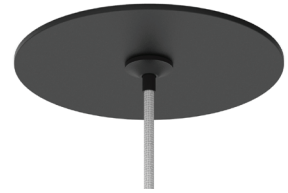

# MOUNTING OPTIONS

lightworks.

CP-70-MAGNUM\*  
(ø70 x 4mm)

CP-110-MAGNUM\*  
(ø110 x 4mm)

FD-81  
(ø81 x 2mm) (Recessed Spring Plate)

FD-70-SM  
(ø70 x 3mm)

CANOPY-81  
(ø81 x 25mm)

J-BOX  
(ø81 x 60mm)

CP-120-SM CP-200-SM  
(ø120 x 3mm) (ø200 x 3mm)

A-150  
(ø150 x 75mm)

TRACK ADAPTOR  
Includes Dali Driver