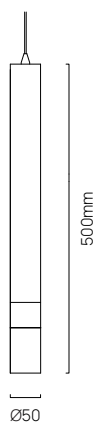

## TECHNICAL DETAILS

APPLICATION	Residential and Commercial Interiors			
TRIM COLOURS	White, Black, Silver, Custom			
BEAM	Medium beam - 24 degrees Wide beam - 38 degrees			
MATERIALS	6061 machined aluminium - chromate dipped and polyester powder coated			
CABLE	1.5m Black Cloth Flex. Custom colours and cable lengths on request.			
INPUT POWER	240V			
LUMEN OUTPUT	8W	2700K	600lm	350mA
	8W	3000K	600lm	350mA
	10W	2700K	800lm	500mA
	10W	3000K	800lm	500mA
CRI	90+			
LUMEN MAINTENANCE	L70			
DIMMING	Leading/Trailing Dali Dim 1-10V Bluetooth on request			
MOUNTING OPTIONS	ø70mm ceiling plate with cable suspension 3 Circuit Track Suspension - All dimming options available			
WARRANTY	3 Years			

## DIMENSIONS

## ORDERING OPTIONS

Fitting	Watts	Colour	CCT	Beam	Dimming	Mounting
AL50	8 Watts (8W) 10 Watts (10W)	Black (2) White (3) Silver (6) Custom (5)	2700K (27K) 3000K (3K)	Medium Beam 24° (MB) Wide Beam 38° (WB)	Leading/Trailing (TR) Dali Dim (DD) 1-10V DC (DC) Bluetooth (BT)	Ceiling Plate (CP-70) Track (TK)