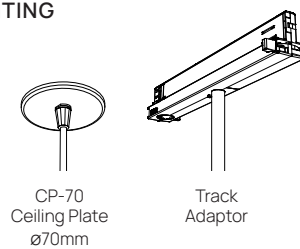

MOUNTING

ORDERING OPTIONS

Fitting	Watts	Colour	CCT	Beam	Dimming	Mounting
AL50	8 Watts (8W) 10 Watts (10W)	Black (2) White (3) Silver (6) Custom (5)	2700K (27K) 3000K (3K)	Medium Beam 24° (MB) Wide Beam 38° (WB)	Leading/Trailing (TR) Dali Dim (DD) 1-10V DC (DC) Bluetooth (BT)	Ceiling Plate (CP-70) Track (TK)

ORDER CODE

AL50