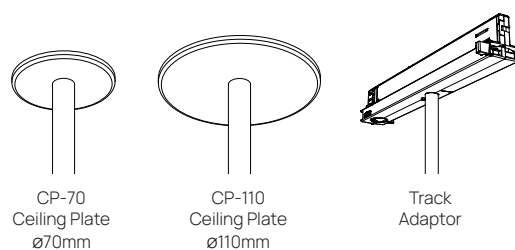

APPLICATION	Large rooms with high ceilings, Retail, Hospitality
BODY COLOUR	White, Black, Silver
REFLECTOR FINISHES	Dark Satin, White, Black, Ice Blue, Rose, Mustard, Champagne, Gold
MATERIALS	Machined from 6061 aluminium
WEIGHT	3kg
INPUT POWER	240V
POWER CONSUMPTION	25W
LUMEN OUTPUT	1500 lm down 300 lm up
CRI	>92
LUMEN MAINTENANCE	LM70
MOUNTING OPTIONS	ø70mm or ø110mm ceiling plate with rod suspension Track Adaptor

DIMENSIONS

MOUNTING

ORDERING OPTIONS

Fitting	Wattage	Body Colour	Reflector Colour	UpLight Colour	CCT	Beam	Dimming	Mounting
A88	25 Watts (25W)	Black (2) White (3) Silver (6) Custom (5)	Gold (15R) Rose (16R) Black (2R) White (3R) Mustard (17R) Champagne (18R) Dark Satin (10R) Ice Blue (11R)	Amber (U1) Red (U2) Blue (U3) Green (U4) Custom (U5) 2700K (U27K) 3000K (U30K) 4000K (U40K)	2700K (27K) 3000K (3K) 4000K (4K)	Spot 10° (SP) Narrow Beam 23° (NB) Medium Beam 32° (MB)	Leading/Trailing (TR) Dali Dimming (DD) Bluetooth (BT)	Ceiling Plate (CP-70) Ceiling Plate (CP-110) Track Adaptor (TK)